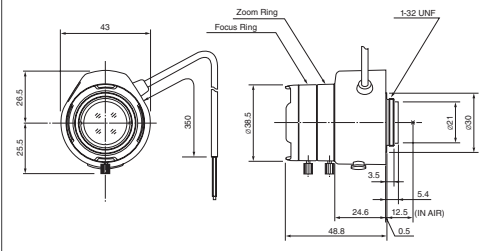

Dimensions

unit:mm

VARI

VIDEO

F1.0

ASP

MODEL NO.	TG3Z3510AFCS
Format (")	1/3
Mount	CS
Focal Length (mm)	3.5-10.5
Aperture (F)	1.0-360
Angle of View (HOR)°	81.6-27.2
M.O.D. (m)	0.3
Effective Aperture	Front (φmm) 18.5
	Rear (φmm) 10.1
Front Filter Thread (φMxP=)	-
Dimensions	φ38.5×48×48.8
Weight (g)	70

Dimensions

unit:mm

VARI

VIDEO

F1.0

ASP

IR

MODEL NO.	TG3Z3510AFCS-IR
Format (")	1/3
Mount	CS
Focal Length (mm)	3.5-10.5
Aperture (F)	1.0-360
Angle of View (HOR)°	81.8-27.2
M.O.D. (m)	0.3
Effective Aperture	Front (φmm) 18.6
	Rear (φmm) 10.2
Front Filter Thread (φMxP=)	-
Dimensions	φ38.5×48×48.8
Weight (g)	70

Dimensions

unit:mm

VARI

VIDEO

ASP

IR

MODEL NO.	TG4Z2813AFCS-IR
Format (")	1/3
Mount	CS
Focal Length (mm)	2.8-12
Aperture (F)	1.3-360
Angle of View (HOR)°	102.2-23.7
M.O.D. (m)	0.3
Effective Aperture	Front (φmm) 23.0
	Rear (φmm) 7.4
Front Filter Thread (φMxP=)	-
Dimensions	φ37.5×48×56
Weight (g)	74

Dimensions

unit:mm

VARI

VIDEO

TELE

ASP

MODEL NO.	TG10Z0513AFCS-3
Format (")	1/3
Mount	CS
Focal Length (mm)	5-50
Aperture (F)	1.3-360C
Angle of View (HOR)°	51.8-5.6
M.O.D. (m)	0.8
Effective Aperture	Front (φmm) 29.5
	Rear (φmm) 8.7
Front Filter Thread (φMxP=)	40.5×0.5
Dimensions	φ45×56.2×57.8
Weight (g)	103