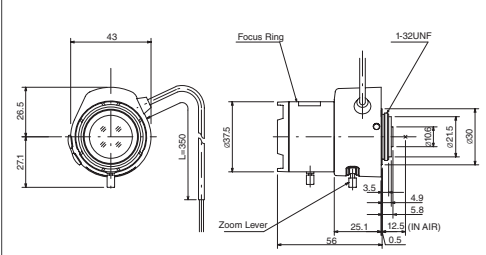

Dimensions

unit:mm

VARI

VIDEO

F1.0

ASP

IR

MODEL NO.	TG3Z3510AFCS-IR
Format (")	1/3
Mount	CS
Focal Length (mm)	3.5-10.5
Aperture (F)	1.0-360
Angle of View (HOR)°	81.8-27.2
M.O.D. (m)	0.3
Effective Aperture	Front (φmm) 18.6
	Rear (φmm) 10.2
Front Filter Thread (φMxP=)	-
Dimensions	φ38.5×48×48.8
Weight (g)	70

Dimensions

unit:mm

VARI

VIDEO

ASP

IR

MODEL NO.	TG4Z2813AFCS-IR
Format (")	1/3
Mount	CS
Focal Length (mm)	2.8-12
Aperture (F)	1.3-360
Angle of View (HOR)°	102.2-23.7
M.O.D. (m)	0.3
Effective Aperture	Front (φmm) 23.0
	Rear (φmm) 7.4
Front Filter Thread (φMxP=)	-
Dimensions	φ37.5×48×56
Weight (g)	74

Dimensions

unit:mm

VARI

VIDEO

TELE

ASP

MODEL NO.	TG10Z0513AFCS-3
Format (")	1/3
Mount	CS
Focal Length (mm)	5-50
Aperture (F)	1.3-360C
Angle of View (HOR)°	51.8-5.6
M.O.D. (m)	0.8
Effective Aperture	Front (φmm) 29.5
	Rear (φmm) 8.7
Front Filter Thread (φMxP=)	40.5×0.5
Dimensions	φ45×56.2×57.8
Weight (g)	103

Dimensions

unit:mm