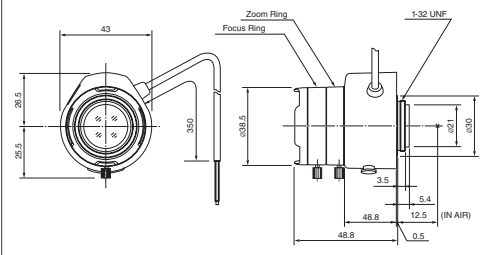

Dimensions

unit:mm

VARI

VIDEO

F1.0

ASP

IR

MODEL NO.	TG3Z3510AFCS-IR
Format (")	1/3
Mount	CS
Focal Length (mm)	3.5-10.5
Aperture (F)	1.0-360
Angle of View (HOR)°	81.8-27.2
M.O.D. (m)	0.3
Effective Aperture	Front (φmm) 18.6
	Rear (φmm) 10.2
Front Filter Thread (φMxP=)	-
Dimensions	φ38.5×48×48.8
Weight (g)	70

Dimensions

unit:mm

VARI

VIDEO

ASP

IR

MODEL NO.	TG4Z2813AFCS-IR
Format (")	1/3
Mount	CS
Focal Length (mm)	2.8-12
Aperture (F)	1.3-360
Angle of View (HOR)°	102.2-23.7
M.O.D. (m)	0.3
Effective Aperture	Front (φmm) 23.0
	Rear (φmm) 7.4
Front Filter Thread (φMxP=)	-
Dimensions	φ37.5×48×56
Weight (g)	74

Dimensions

unit:mm

VARI

VIDEO

TELE

ASP

MODEL NO.	TG10Z0513AFCS-3
Format (")	1/3
Mount	CS
Focal Length (mm)	5-50
Aperture (F)	1.3-360C
Angle of View (HOR)°	51.8-5.6
M.O.D. (m)	0.8
Effective Aperture	Front (φmm) 29.5
	Rear (φmm) 8.7
Front Filter Thread (φMxP=)	40.5×0.5
Dimensions	φ45×56.2×57.8
Weight (g)	103

Dimensions

unit:mm