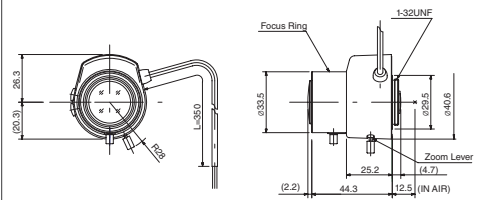

Dimensions

unit:mm

VARI

VIDEO

F1.0

ASP

MODEL NO.	TG3Z3510AFCS
Format (")	1/3
Mount	CS
Focal Length (mm)	3.5-10.5
Aperture (F)	1.0-360
Angle of View (HOR)°	81.6-27.2
M.O.D. (m)	0.3
Effective Aperture	Front (φmm) 18.5
	Rear (φmm) 10.1
Front Filter Thread (φMxP=)	-
Dimensions	φ38.5×48×48.8
Weight (g)	70

Dimensions

unit:mm

VARI

VIDEO

F1.0

ASP

IR

MODEL NO.	TG3Z3510AFCS-IR
Format (")	1/3
Mount	CS
Focal Length (mm)	3.5-10.5
Aperture (F)	1.0-360
Angle of View (HOR)°	81.8-27.2
M.O.D. (m)	0.3
Effective Aperture	Front (φmm) 18.6
	Rear (φmm) 10.2
Front Filter Thread (φMxP=)	-
Dimensions	φ38.5×48×48.8
Weight (g)	70

Dimensions

unit:mm

VARI

VIDEO

ASP

IR

MODEL NO.	TG4Z2813AFCS-IR
Format (")	1/3
Mount	CS
Focal Length (mm)	2.8-12
Aperture (F)	1.3-360
Angle of View (HOR)°	102.2-23.7
M.O.D. (m)	0.3
Effective Aperture	Front (φmm) 23.0
	Rear (φmm) 7.4
Front Filter Thread (φMxP=)	-
Dimensions	φ37.5×48×56
Weight (g)	74

Dimensions

unit:mm

VARI

VIDEO

TELE

ASP

MODEL NO.	TG10Z0513AFCS-3
Format (")	1/3
Mount	CS
Focal Length (mm)	5-50
Aperture (F)	1.3-360C
Angle of View (HOR)°	51.8-5.6
M.O.D. (m)	0.8
Effective Aperture	Front (φmm) 29.5
	Rear (φmm) 8.7
Front Filter Thread (φMxP=)	40.5×0.5
Dimensions	φ45×56.2×57.8
Weight (g)	103